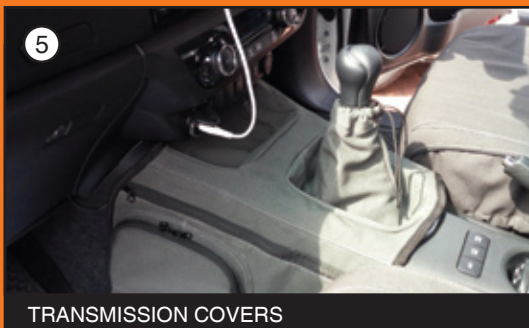

Total protection for your SUV, 4x4, bakkie or kombi.

Protects your spare wheel from the elements. Custom fit. Made from heavy duty tarpaulin canvas. Looks good!

Protects upholstery. Made from hard wearing, luxurious 100% cotton canvas. Custom fit. Cool, comfortable and breathable. No static build up. Airbag compliant. Available in light khaki, olive khaki or grey. Hand washable.

NOW AVAILABLE!
Tuff canvas water repellent and extremely abrasion resistant seat covers, in charcoal

Protects dashboard from sun. Cool, and no glare. Tailored fit; 2/3 handy zipped pockets for field guide books, documents and maps.